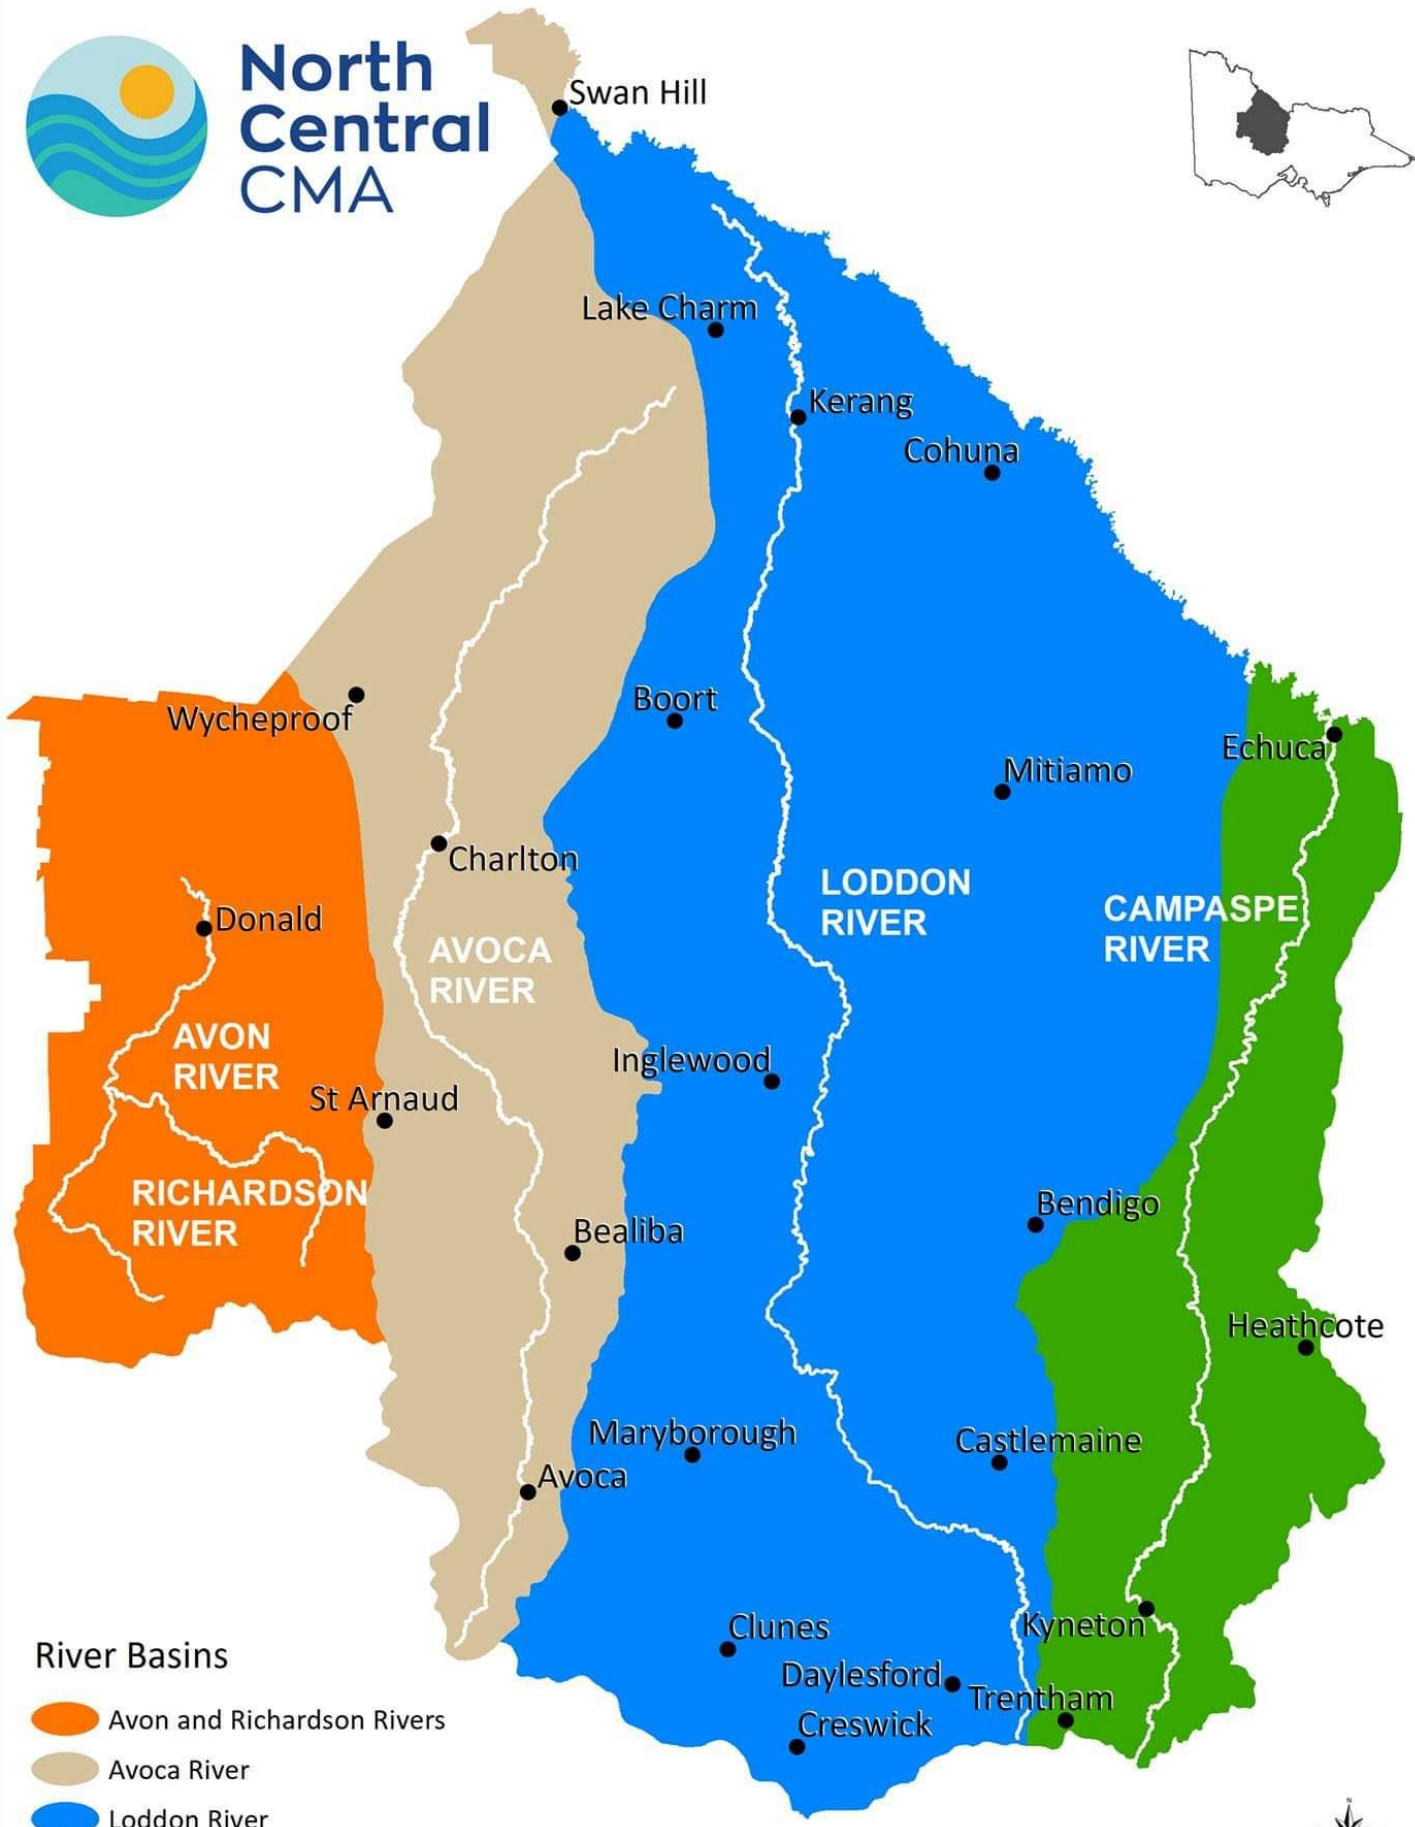

**North
Central
CMA**

River Basins

-  Avon and Richardson Rivers
-  Avoca River
-  Loddon River
-  Campaspe River

1:1,000,000