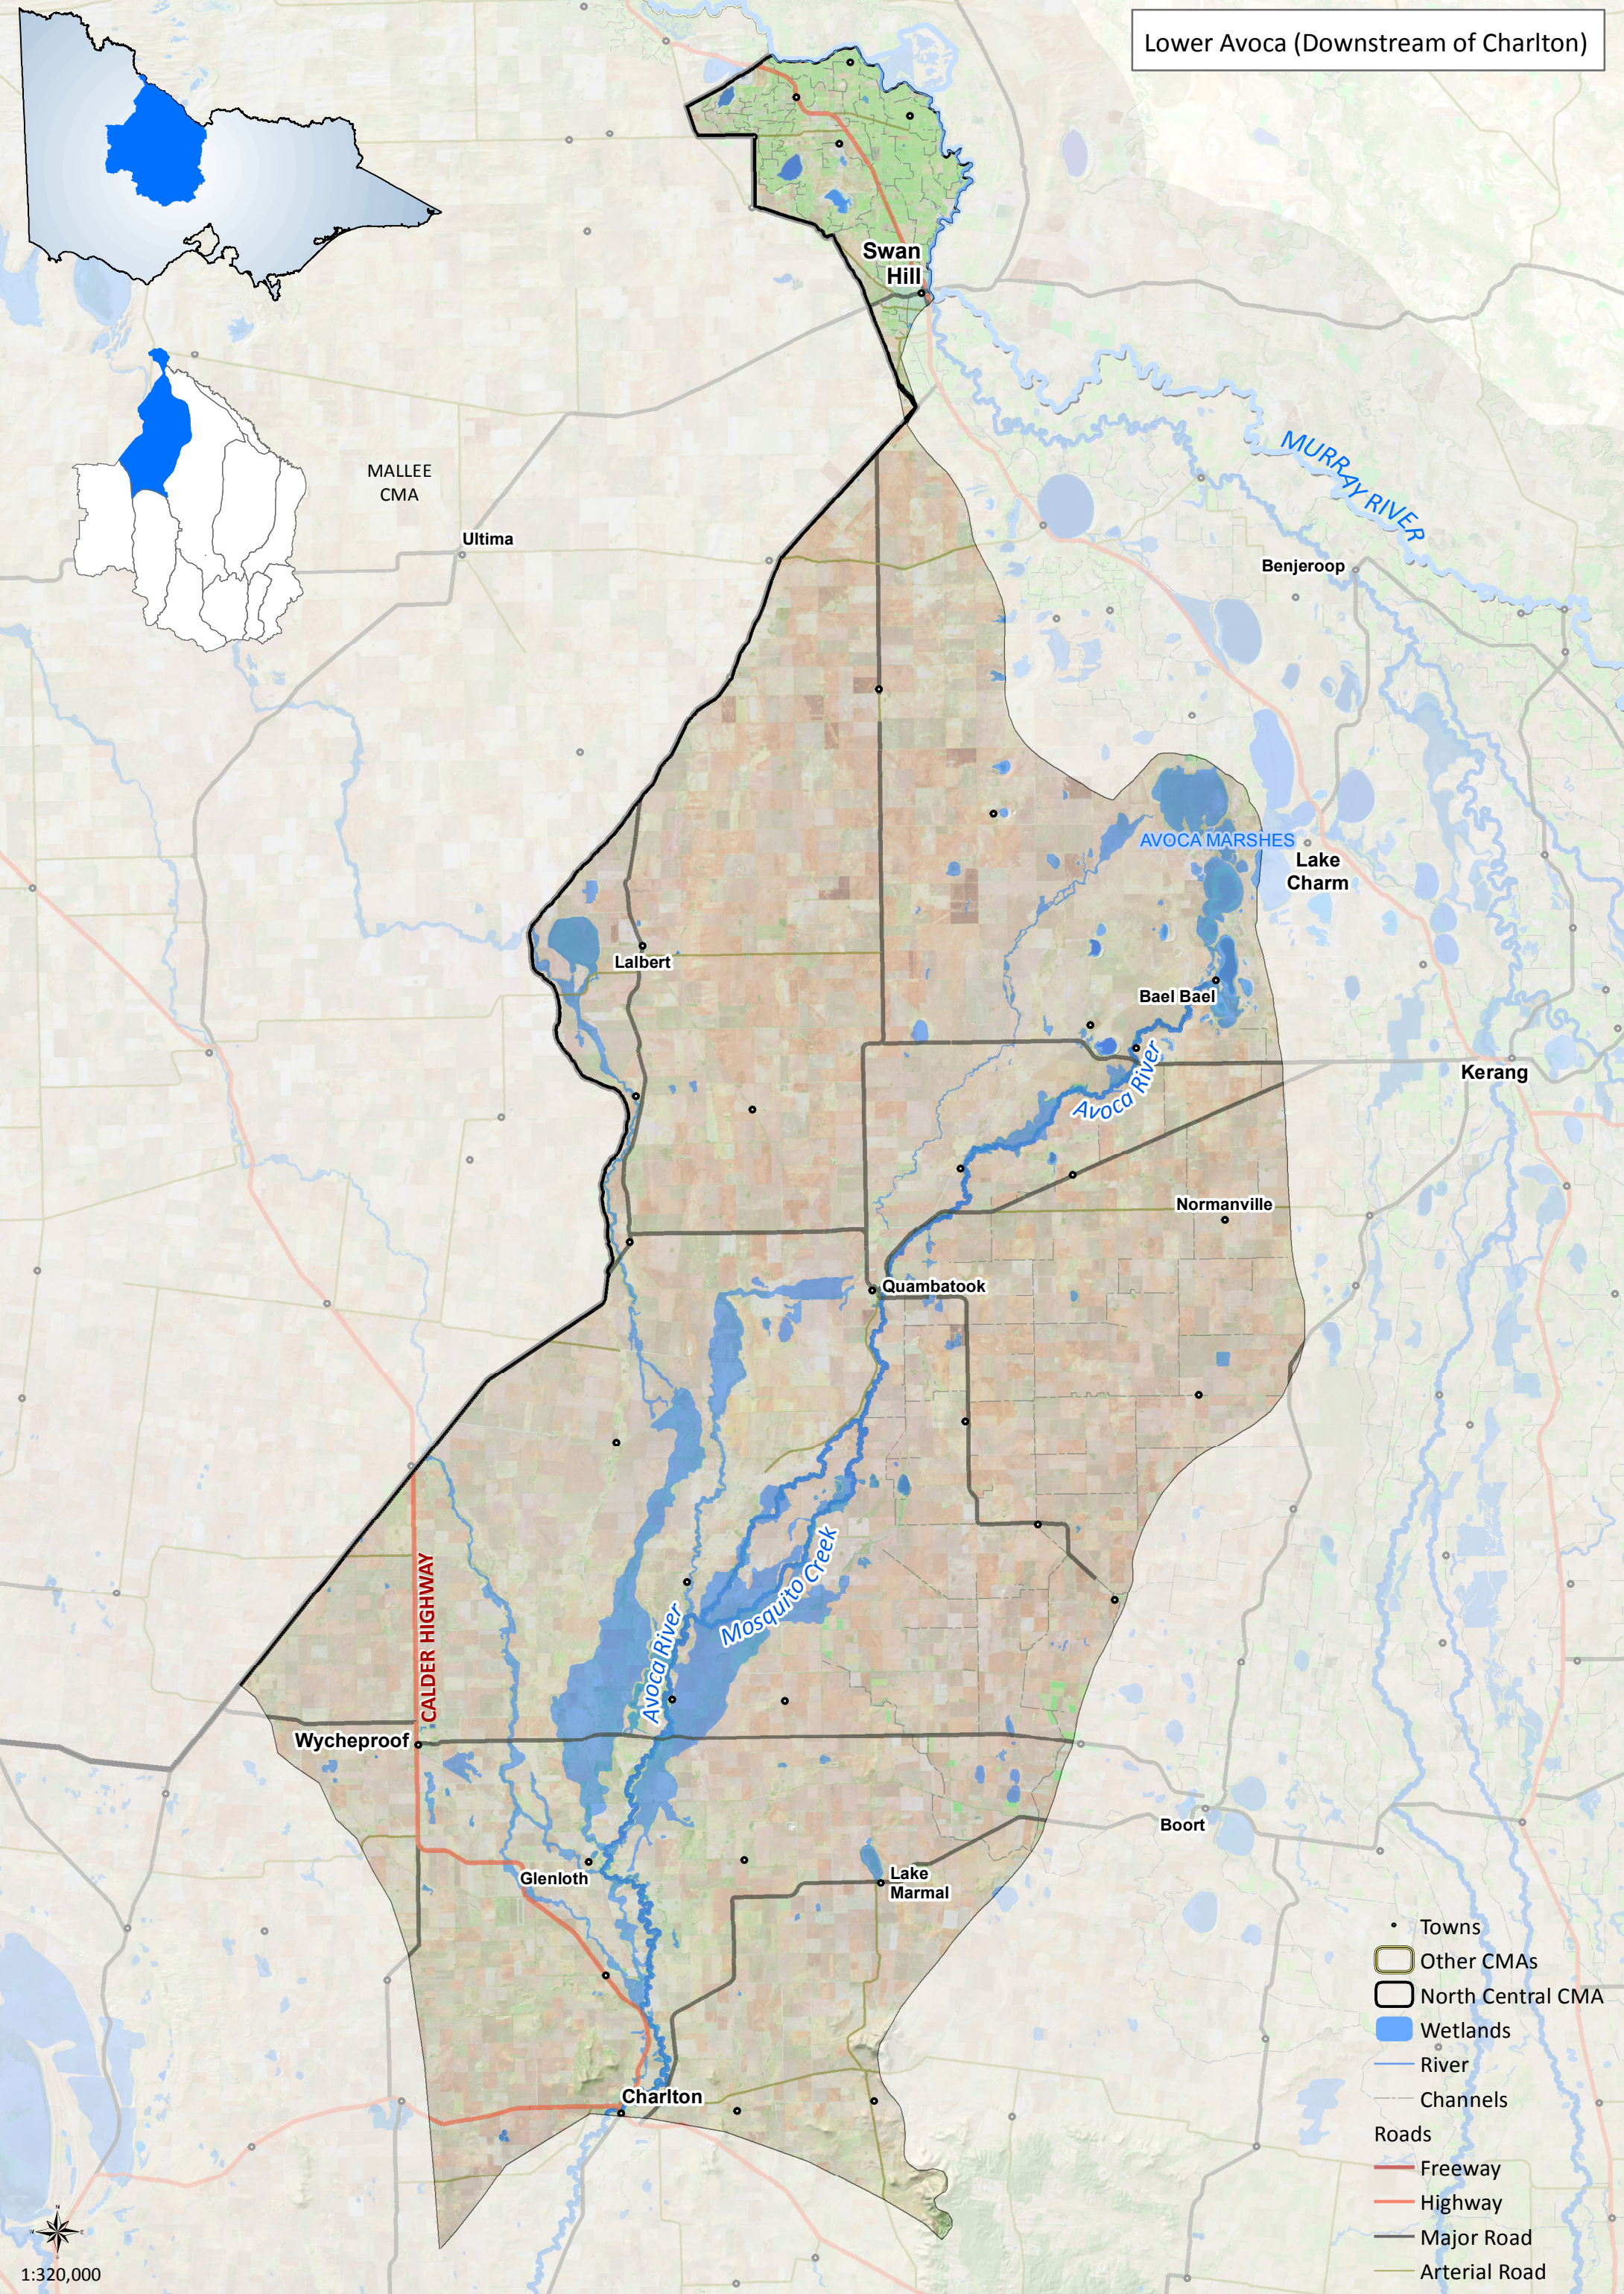

Lower Avoca (Downstream of Charlton)

MALLEE CMA

Ultima

Swan Hill

Benjeroop

Lake Charm

Lalbert

Bael Bael

Kerang

Normanville

Quambatook

CALDER HIGHWAY

Wycheproof

Glenloch

Lake Marmal

Boort

Charlton

- Towns
- Other CMAs
- North Central CMA
- Wetlands
- River
- Channels
- Roads
  - Freeway
  - Highway
  - Major Road
  - Arterial Road

1:320,000